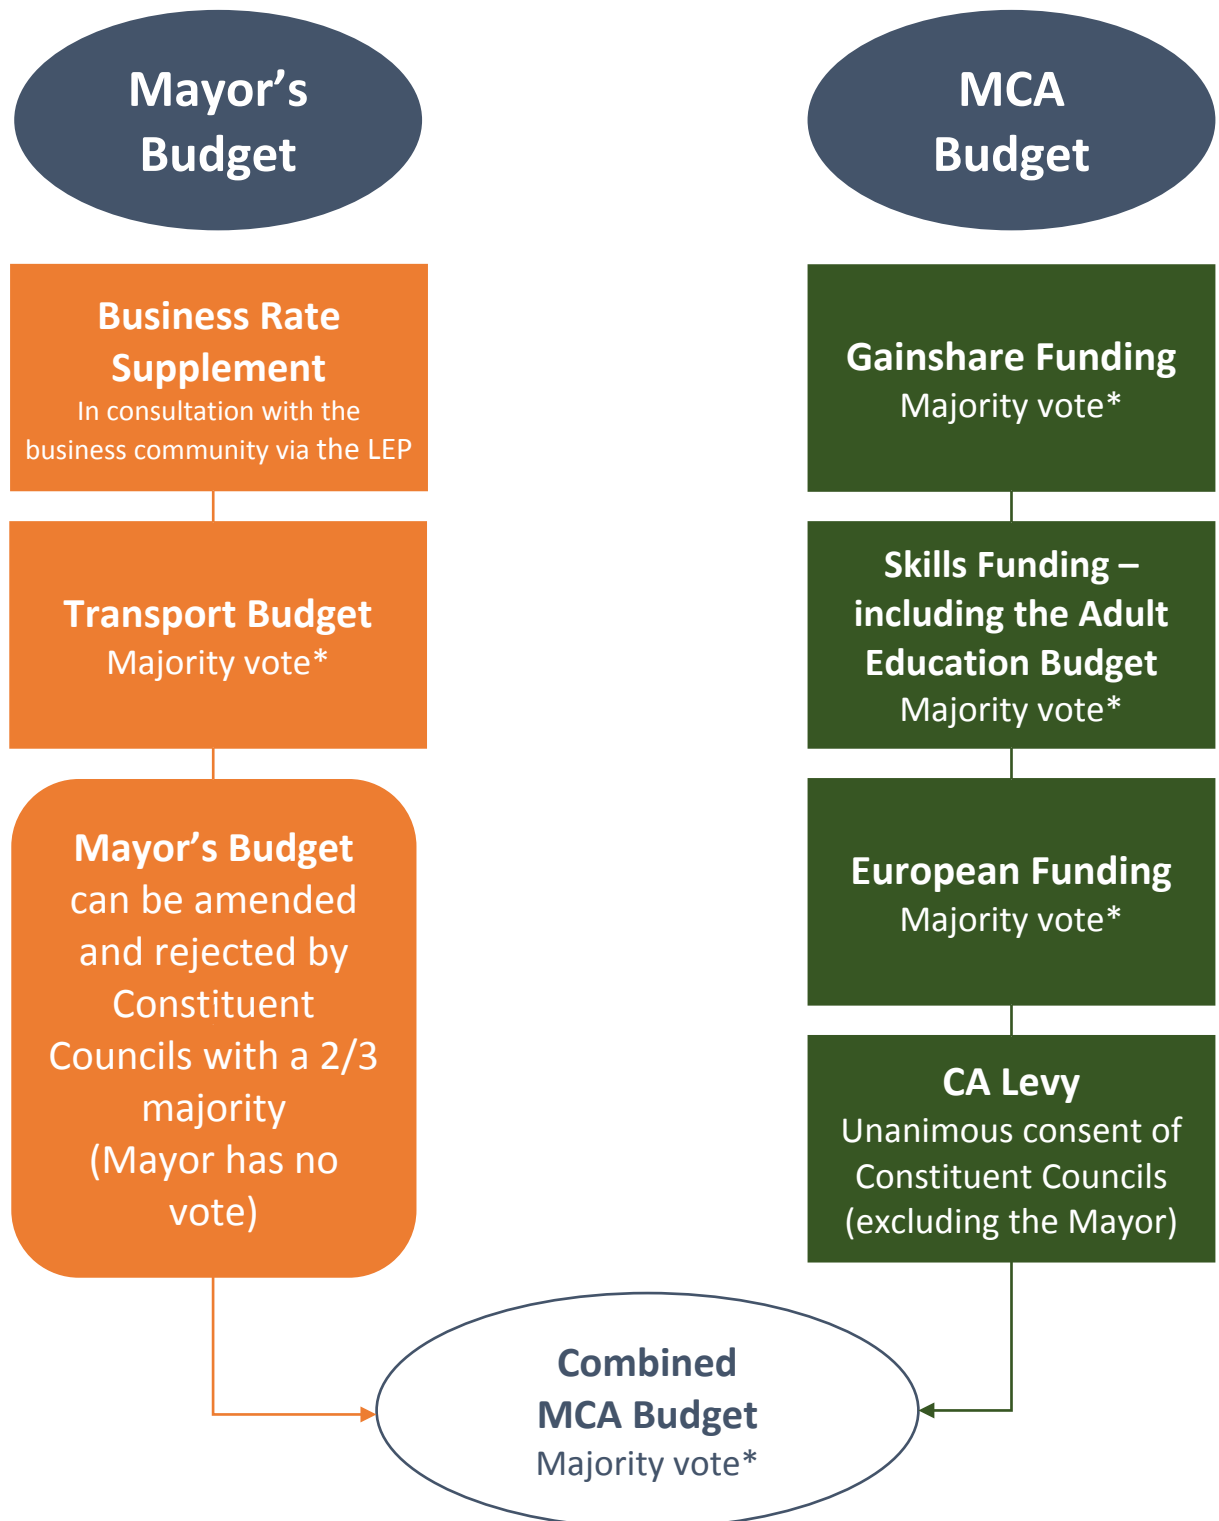

# Mayoral Combined Authority (MCA) Funding

\*A majority vote refers to a majority of the members of the Mayoral Combined Authority present and voting, subject to that majority including the vote of the Mayor